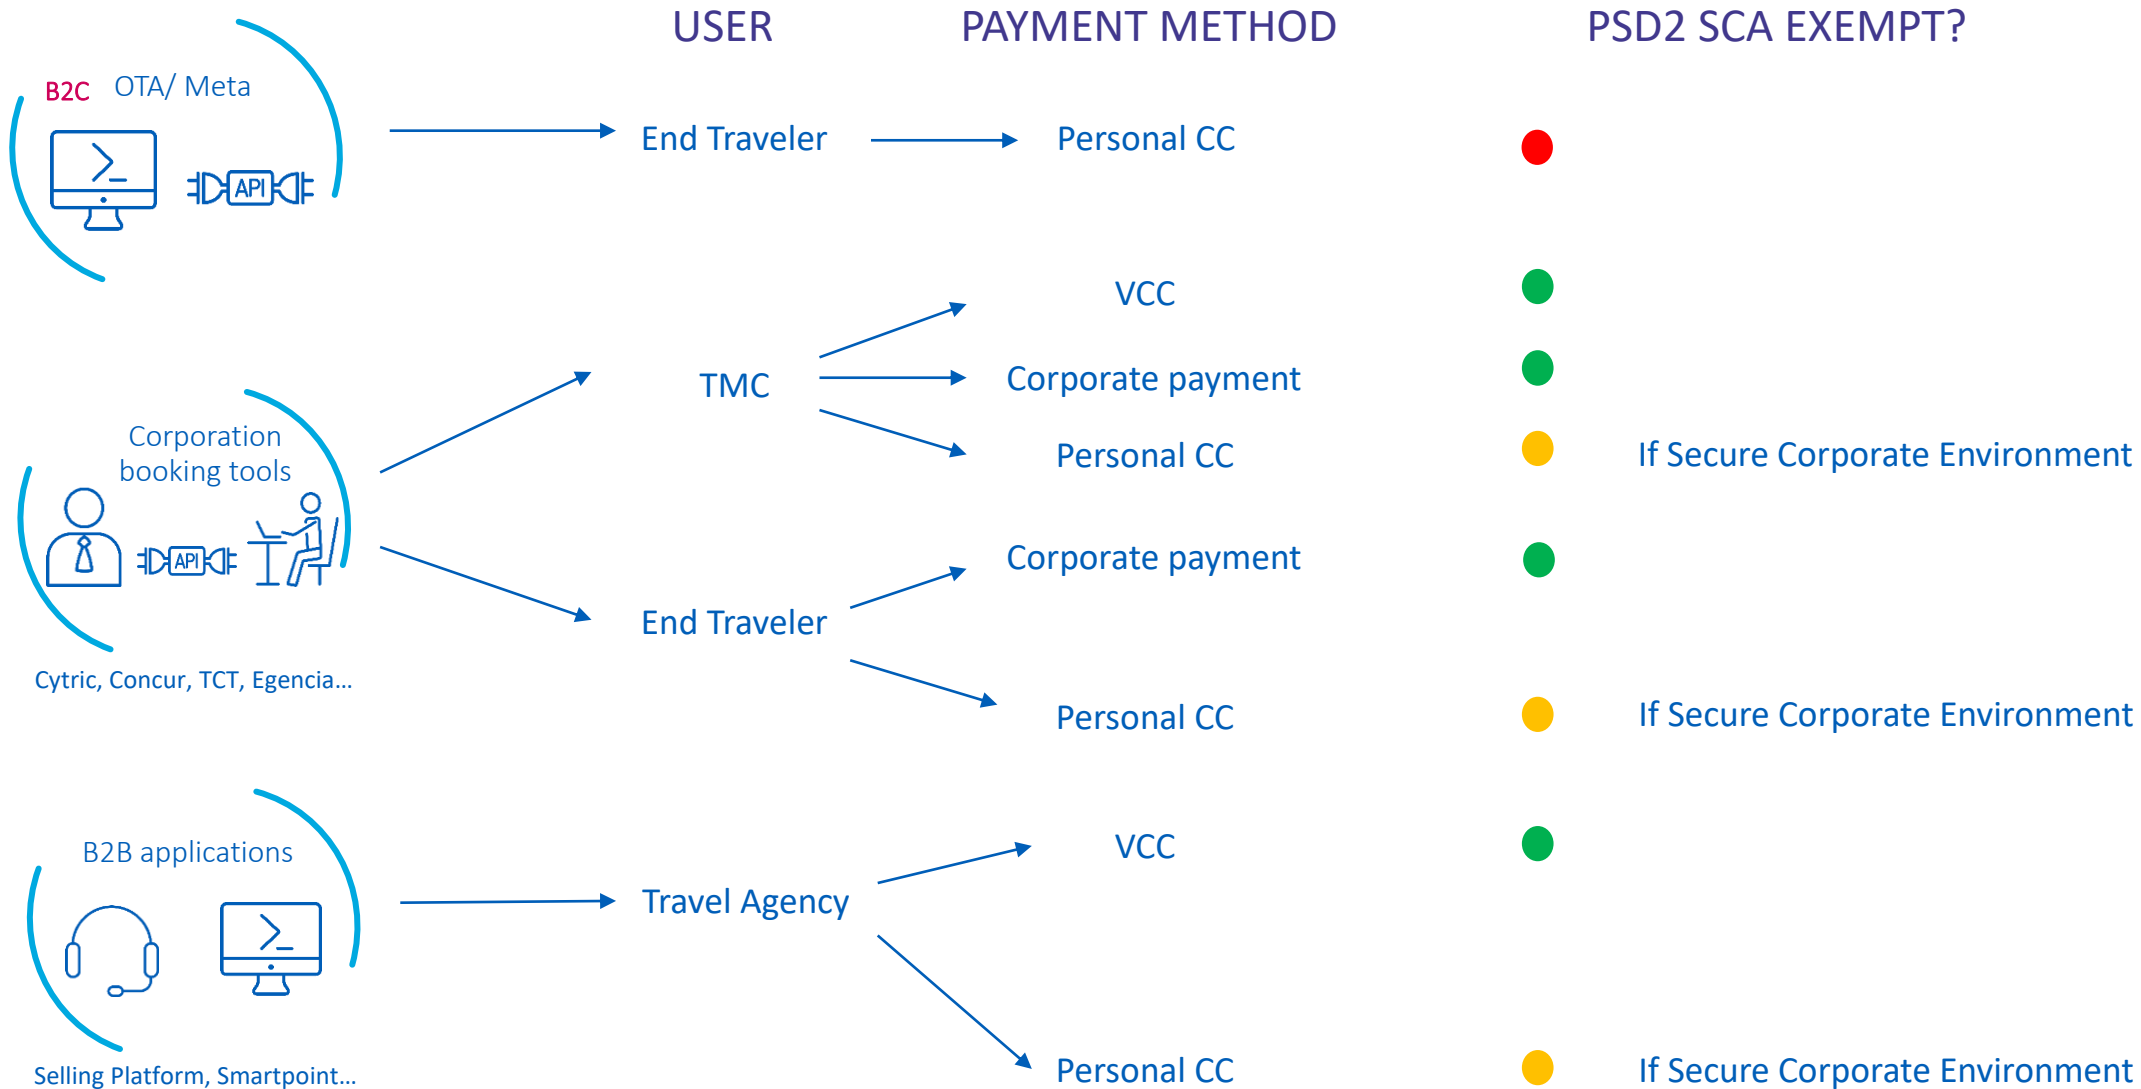

Amadeus – PSD2 Use Cases

Hotel Sell 3DS Flow